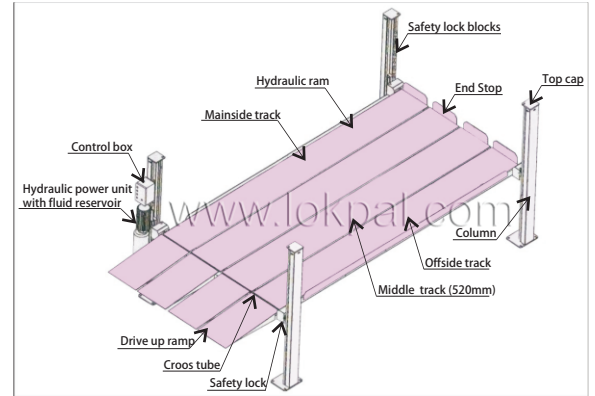

DFP608E, DFP608NE, DFP608FE

DFP-608FE* (4 Pieces platforms)

Specifications :

DFP608NE		DFP608** / 608E / 608FE		Features
Lifting capacity	3700kgs	Lifting capacity	3700kgs	
Lifting height	1900mm	Lifting height	1800mm	
Overall height	2138mm	Overall height	2086mm	
Width between posts	2353mm	Width between posts	2353mm	
Width between runways	949.5mm	Width between runways	949.5mm	
Up/Down time	60/90Sec	Up/Down time	60/90Sec	
Power	2.20v	Power	2.20v	