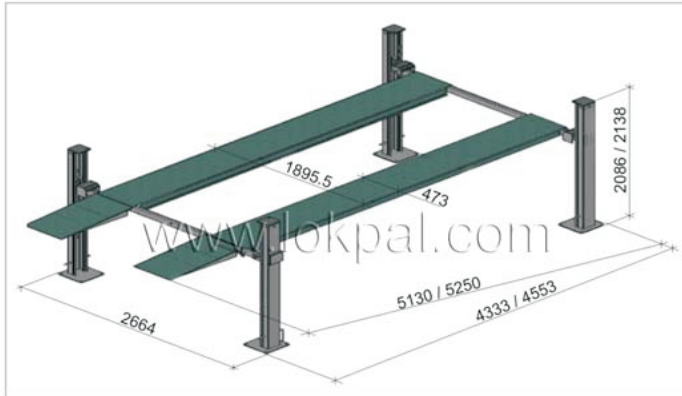

DFP608E, DFP608NE, DFP608FE

DFP-608FE* (4 Pieces platforms)

Specifications :

DFP608NE		DFP608** / 608E / 608FE		Features
Lifting capacity	3700kgs	Lifting capacity	3700kgs	
Lifting height	1900mm	Lifting height	1800mm	
Overall height	2138mm	Overall height	2086mm	
Width between posts	2353mm	Width between posts	2353mm	
Width between runways	949.5mm	Width between runways	949.5mm	
Up/Down time	60/90Sec	Up/Down time	60/90Sec	
Power	2.20v	Power	2.20v	