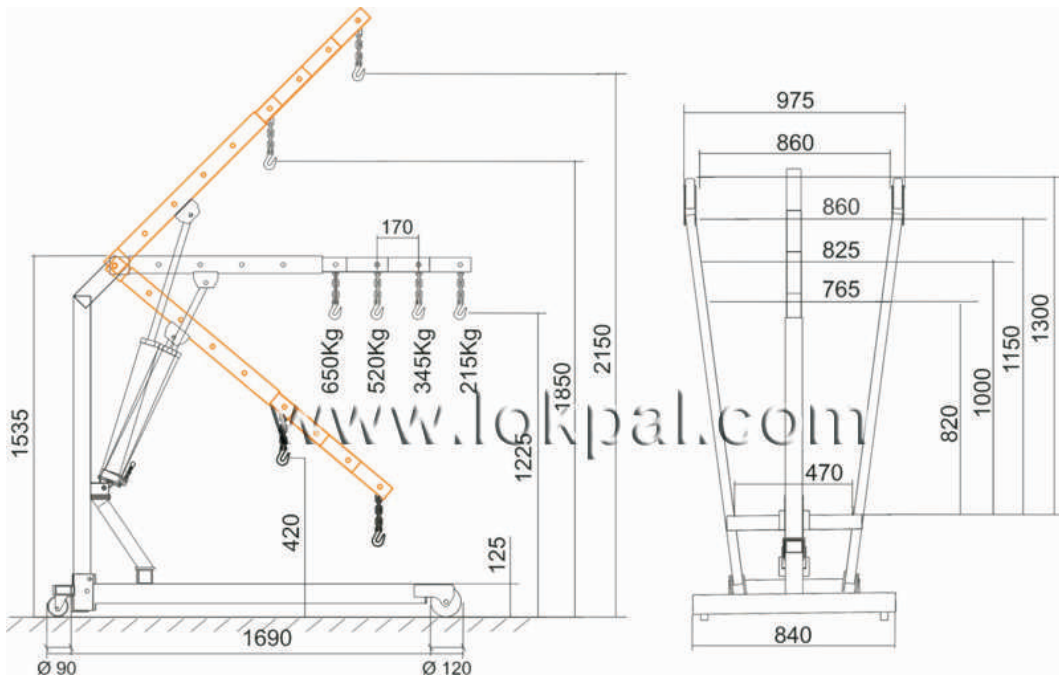

HYDRAULIC ENGINE CRANE T-30752

Features

Useful for handling & lifting small dies, tools, engines etc. Can be folded and stored in tight spaces.
Compact Size.
Powdered coated.

LOKPAL INDUSTRIES

A-6, Sector-3, Noida-201301, U.P., India | Tel.: +91-120-3065372 / 75
Website: www.lokpal.com | E-mail: info@lokpal.com