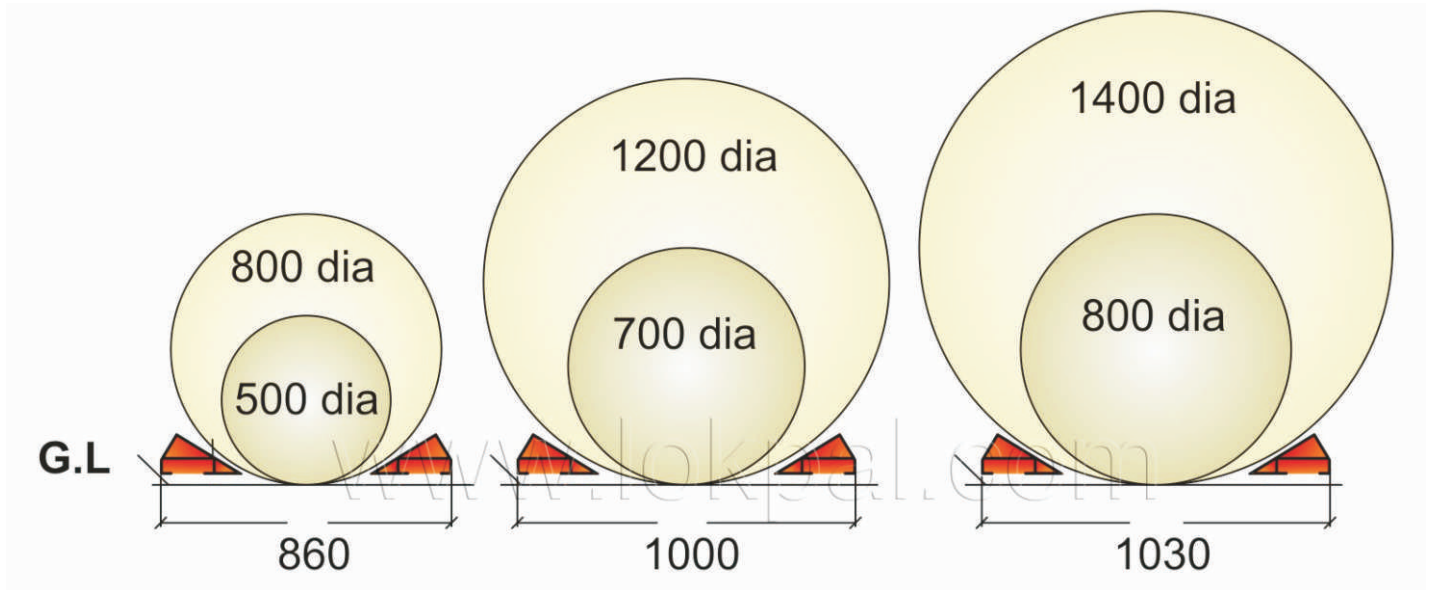

WARP BEAM PALLET TRUCK

Features

Ease to transport large and awkward size beams through tight spaces.

LOKPAL INDUSTRIES

A-6, Sector-3, Noida-201301, U.P., India | Tel.: +91-120-3065372 / 75

Website: www.lokpal.com | E-mail: info@lokpal.com