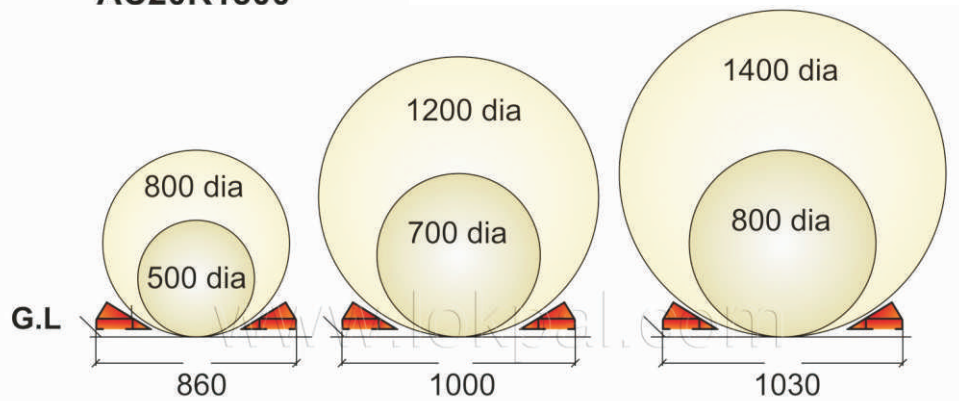

ROLL PALLET TRUCK

RPT -860
RPT -1000
RPT -1030

AC20R700
AC20R1500

These trucks are suitable for handling paper, textile, polymer, carpets and other rolls upto 2000 kgs.

Specifications:

MODEL	Capacity (Kg)	Fork Length (mm)	Fork Span (mm)	Overall Dimension (mm)	Min Roll Dia (mm)	Max Roll Dia (mm)	Max Roll Length (mm)
RPT-860	2000	1150	860	1550x860x1225	500	800	1350
RPT-1000	2000	1350	1000	1750x1000x1225	700	1200	1600
RPT-1030	2000	1500	1030	1900x1030x1225	800	1400	1800
AC20R700	2000	1220	860	1620x860x1225	600	800	1420
AC20R1500	2000	1220	1150	1620x1150x1225	1200	1600	1420