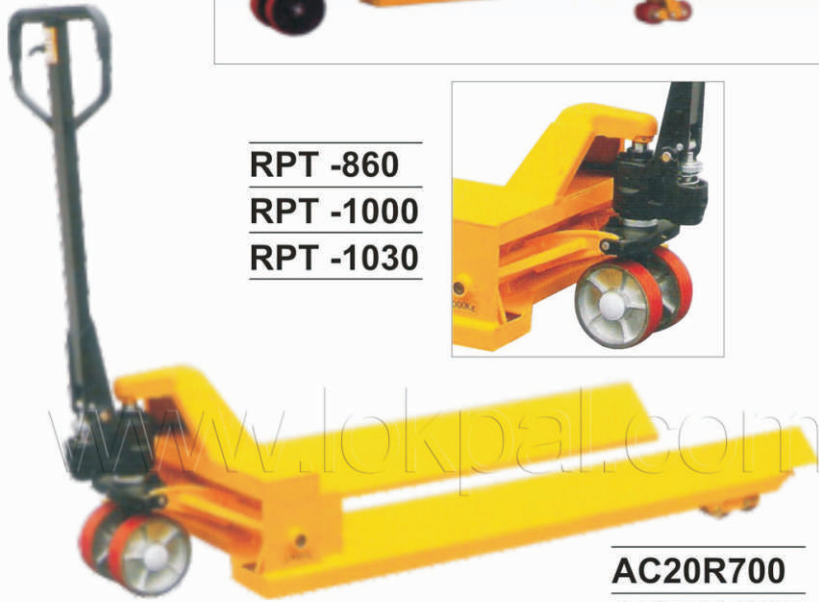

ROLL PALLET TRUCK

RPT -860
RPT -1000
RPT -1030

AC20R700
AC20R1500

These trucks are suitable for handling paper, textile, polymer, carpets and other rolls upto 2000 kgs.

Specifications:

MODEL	Capacity (Kg)	Fork Length (mm)	Fork Span (mm)	Overall Dimension (mm)	Min Roll Dia (mm)	Max Roll Dia (mm)	Max Roll Length (mm)
RPT-860	2000	1150	860	1550x860x1225	500	800	1350
RPT-1000	2000	1350	1000	1750x1000x1225	700	1200	1600
RPT-1030	2000	1500	1030	1900x1030x1225	800	1400	1800
AC20R700	2000	1220	860	1620x860x1225	600	800	1420
AC20R1500	2000	1220	1150	1620x1150x1225	1200	1600	1420